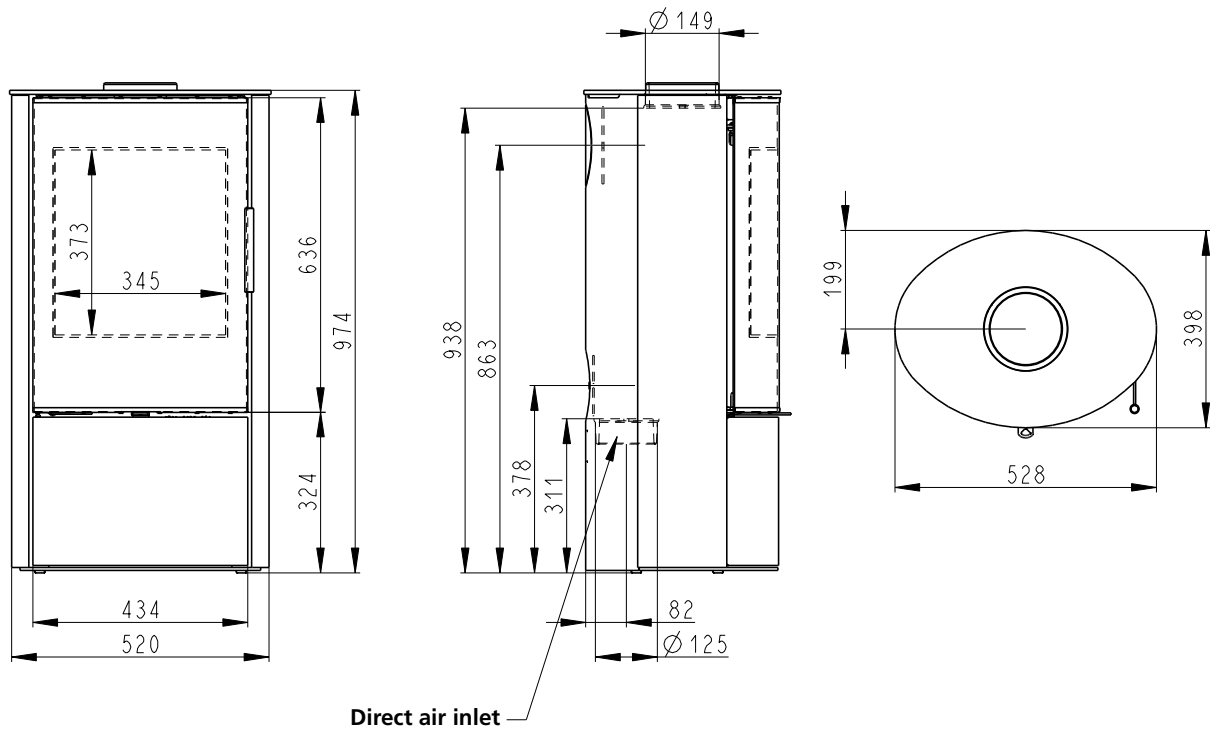

## Dimensions

Width	528 mm
Height	974 mm
Depth	398 mm
Ideal log length	250 mm

Simple air controls

Smart storage area

Discreet ash pan access

Lagom is produced under licence by our EU partner

## Dimensions

Width	528 mm
Height	974 mm
Depth	398 mm
Flue Diameter	149 mm
Depth from back to centre of top flue	199 mm
Axis height of rear flue	863 mm
Ideal log length	250 mm